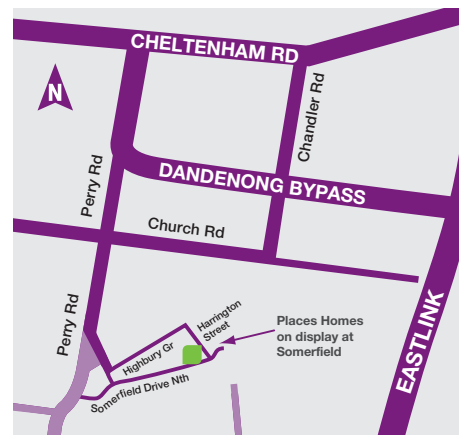

Our Display Locations

East Displays

Eve Estate

Ardor Avenue, Cranbourne North
(Melway Map 130 G7)

T 03 5991 4856

Deacon 28

FACADE
Horizon

Glendale 23

FACADE
Seaside

Winslow 19

FACADE
Snedon

Fairhaven 23

FACADE
Metropol

Warburton 23

FACADE
Mackinney

Somerfield Estate **NEW**

Somerfield Drive North, Keysborough
(Melway Map 94 E1)

T 03 9706 3776

Drysdale 30

FACADE
Urbane

Heathcote 42

(DOUBLE STOREY)
FACADE
Sydney

West Displays

Tarneit Gardens Estate

Tarneit Road, Tarneit
(Melway Map 202 A5)

T 03 8742 7135

Glendale 28

FACADE
Gable

Galley 28

FACADE
Horizon

Riverdale 38

(DOUBLE STOREY)
FACADE
Sydney

Williams Landing

Delaney Boulevard, Williams Landing
(Melway Map 203 H8)

T 03 9369 8690

Rockview 23

FACADE
Horizon

Drysdale 30

FACADE
Metropol

Highett 42

(DOUBLE STOREY)
FACADE
Bungalow