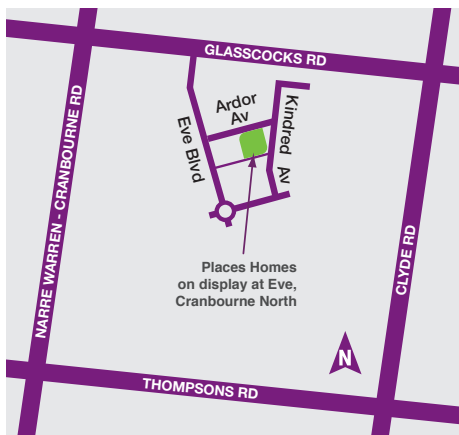

#### Warburton 23

FACADE  
Mackinney

### Somerfield Estate **NEW**

Somerfield Drive North, Keysborough  
(Melway Map 94 E1)

T 03 9706 3776

#### Heathcote 42

(DOUBLE STOREY)  
FACADE  
Sydney