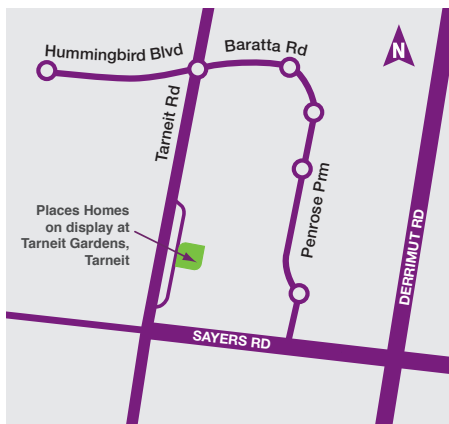

### Williams Landing

Delaney Boulevard, Williams Landing  
(Melway Map 203 H8)

T 03 9369 8690

#### Rockview 23

FACADE  
Horizon

#### Drysdale 30

FACADE  
Metropol

#### Highett 42

(DOUBLE STOREY)  
FACADE  
Bungalow

Open 11am – 5pm Saturday to Thursday (Williams Landing Display open 7 days 11am – 5pm)