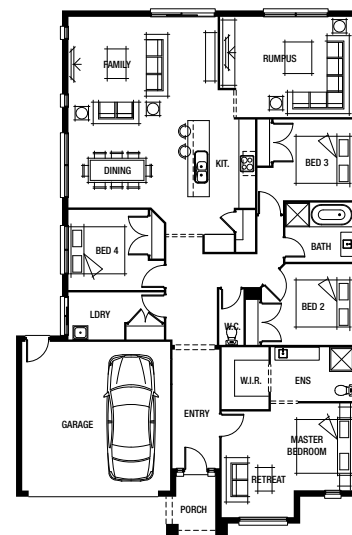

PLACES 2010 FIXED PRICE HOUSE+LAND PACKAGES

West

Tarneit
MELWAY MAP 202 A5

fairhaven 18

3 2 2

\$353,466*

Includes Over **\$49,000†** worth of luxury upgrades & inclusions

ALSO INCLUDED: ✓ All site costs! ✓ All estate covenants! ✓ Floor coverings! ✓ Evaporative cooling! ✓ And much more!

galley 23

4 2 2

\$375,466*

Includes Over **\$56,000†** worth of luxury upgrades & inclusions

ALSO INCLUDED: ✓ All site costs! ✓ All estate covenants! ✓ Floor coverings! ✓ Evaporative cooling! ✓ And much more!