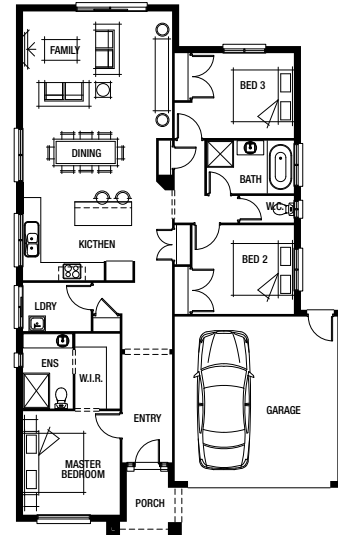

PLACES 2010 FIXED PRICE HOUSE+LAND PACKAGES

West

Tarneit
MELWAY MAP 202 A5

fairhaven 18

3 2 2

\$353,466*

Includes Over **\$49,000†** worth of luxury upgrades & inclusions

ALSO INCLUDED: ✓ All site costs! ✓ All estate covenants! ✓ Floor coverings! ✓ Evaporative cooling! ✓ And much more!

galley 23

4 2 2

\$375,466*

Includes Over **\$56,000†** worth of luxury upgrades & inclusions

ALSO INCLUDED: ✓ All site costs! ✓ All estate covenants! ✓ Floor coverings! ✓ Evaporative cooling! ✓ And much more!